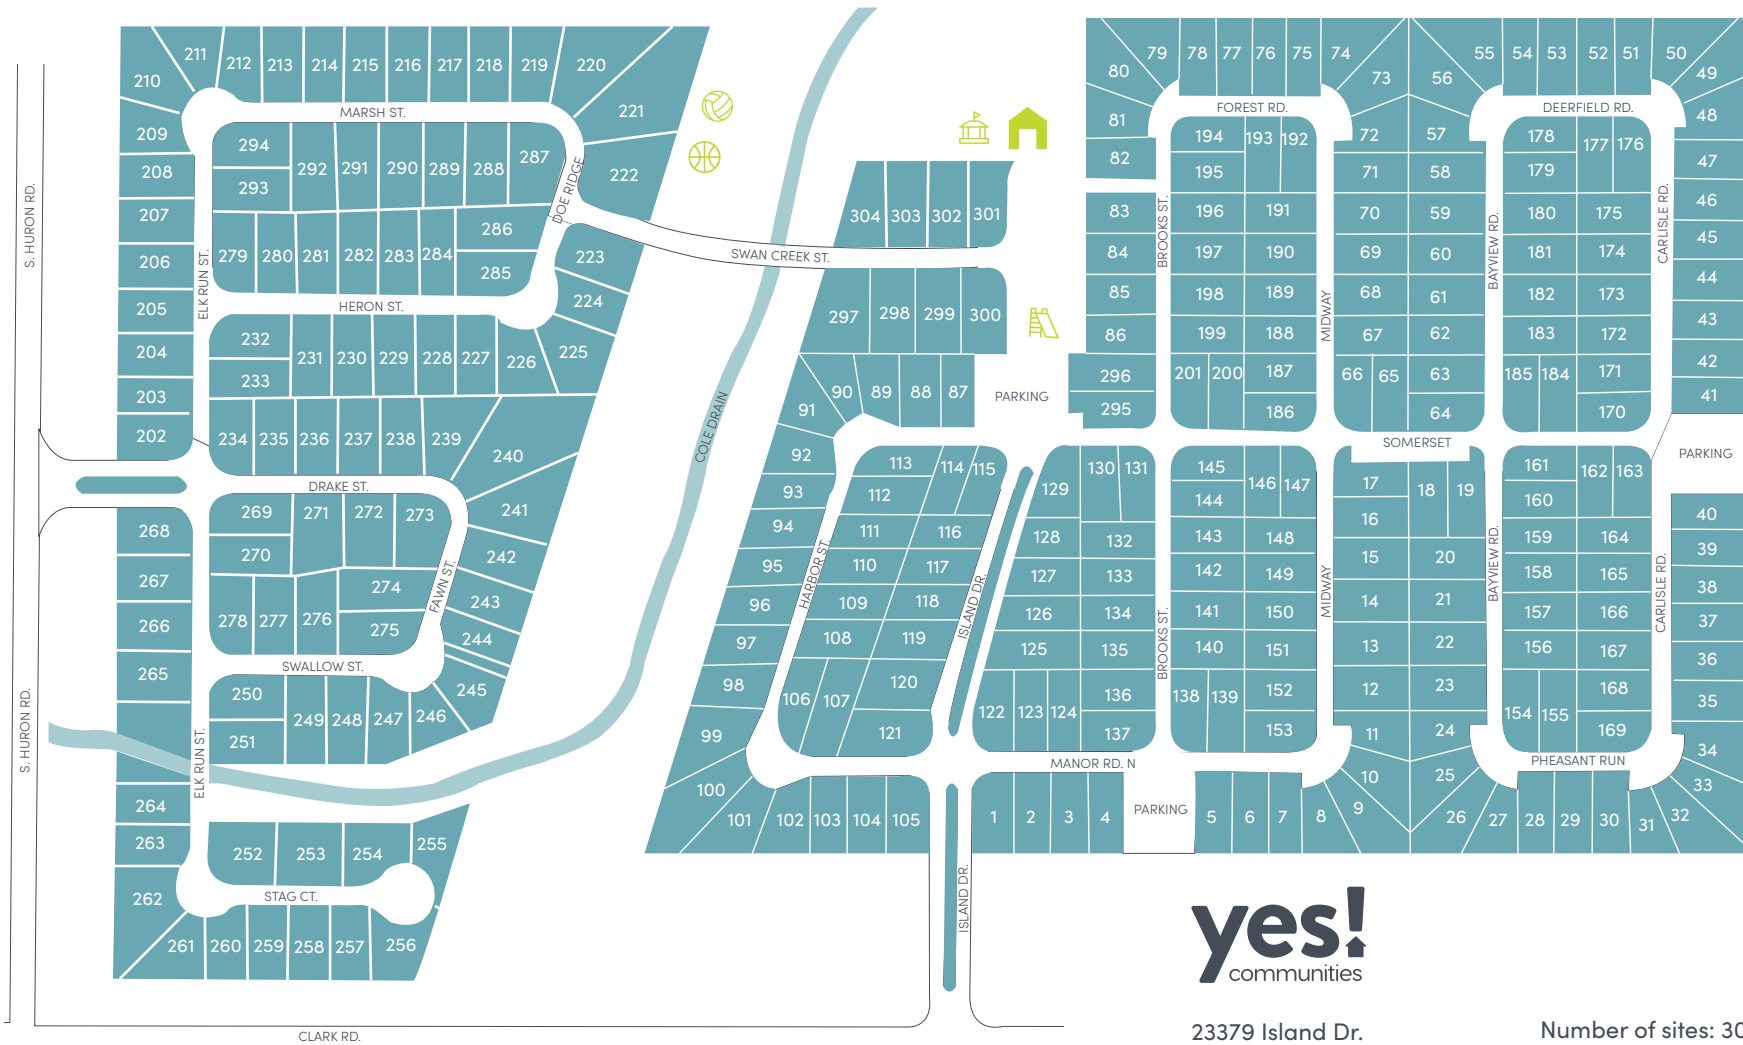

Swan Creek

yes!
communities

23379 Island Dr.
New Boston, MI 48164

T : 734.753.5333

Visit us online at:
yescommunities.com

Number of sites: 304

Amenities:

-  Clubhouse
-  Playground
-  Basketball Court
-  Volleyball Court